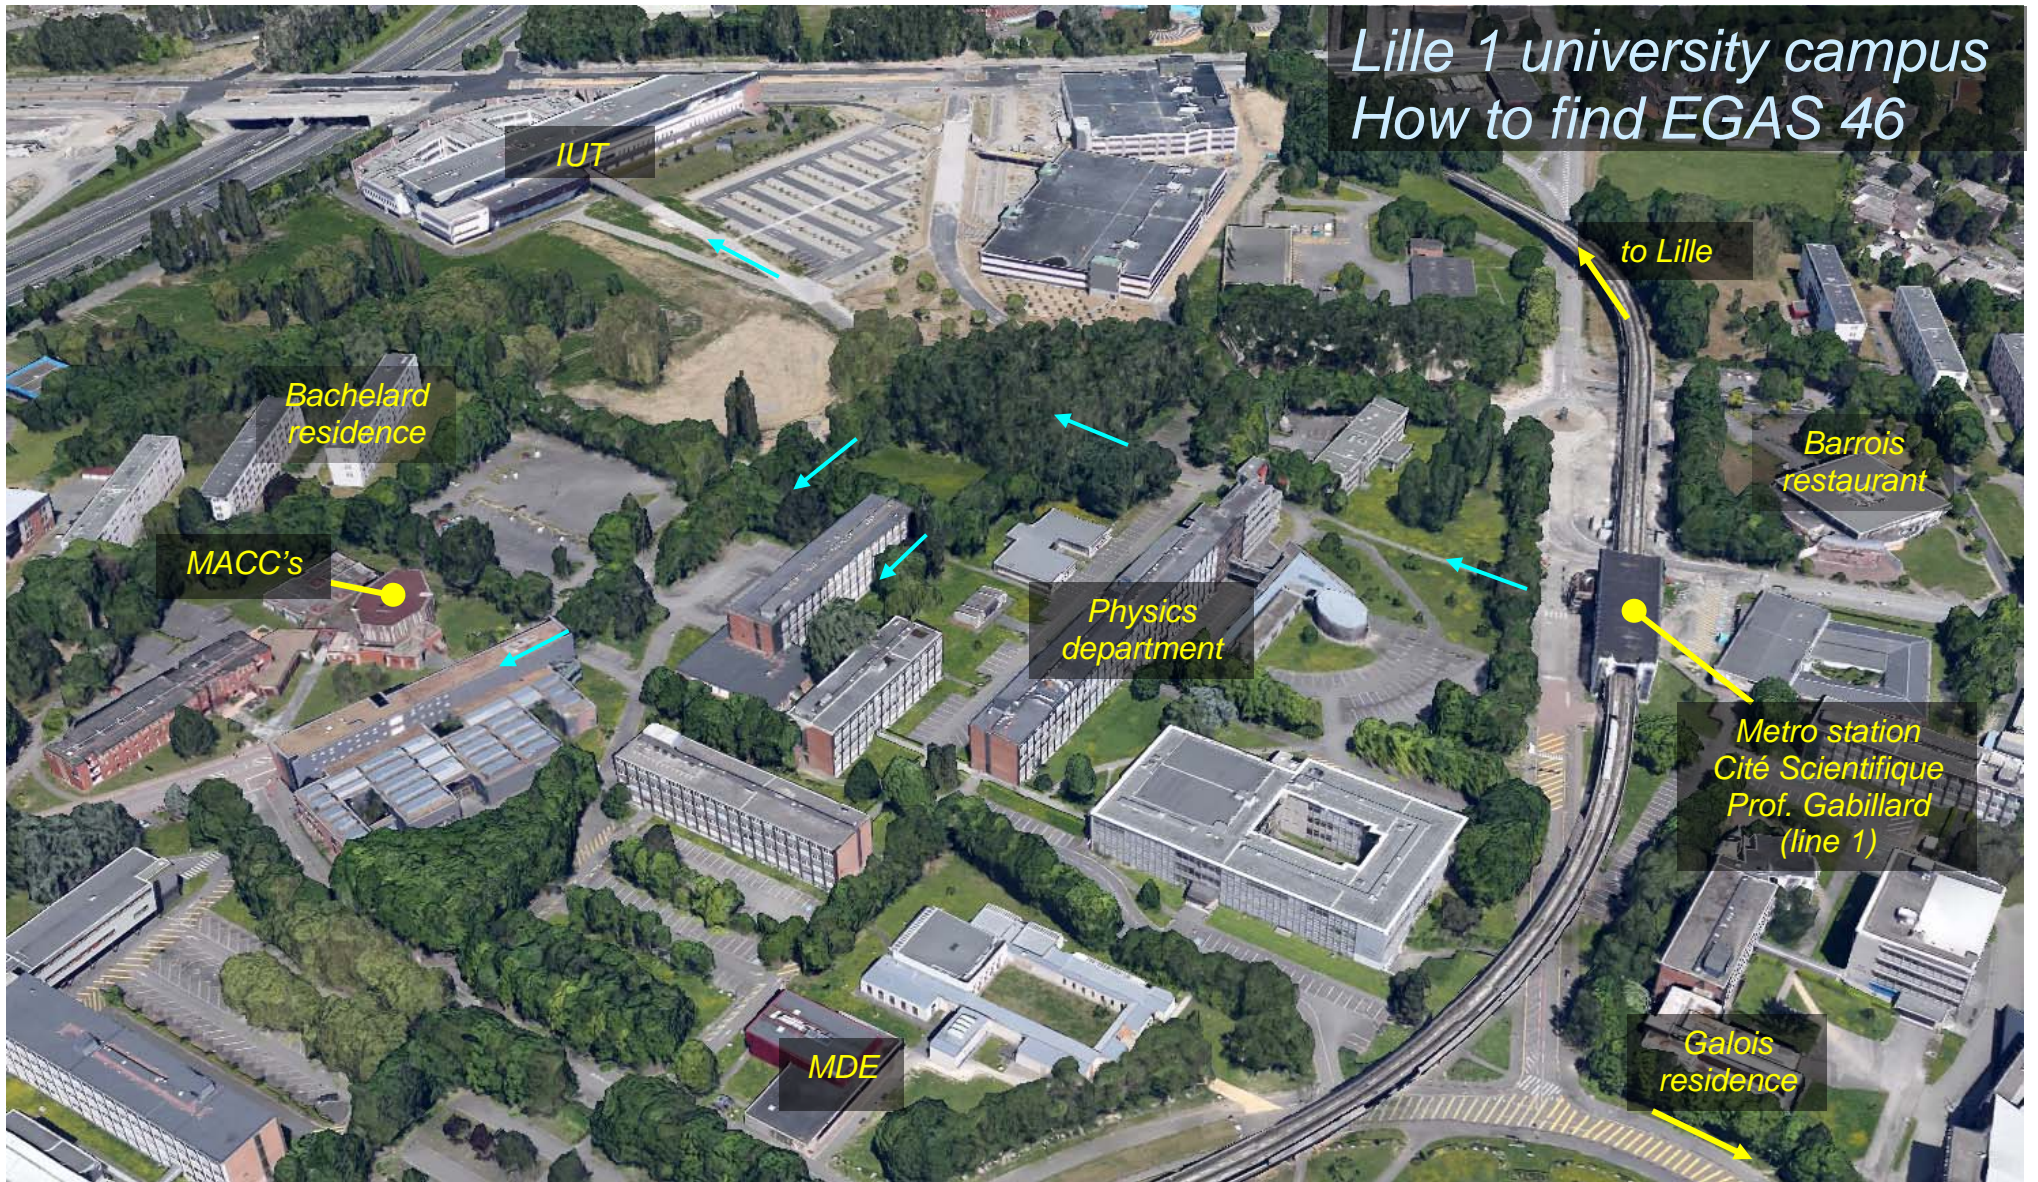

Lille 1 university campus
How to find EGAS 46

IUT

Bachelard residence

MACC's

Physics department

MDE

to Lille

Barrois restaurant

Metro station
Cité Scientifique
Prof. Gabillard
(line 1)

Galois residence